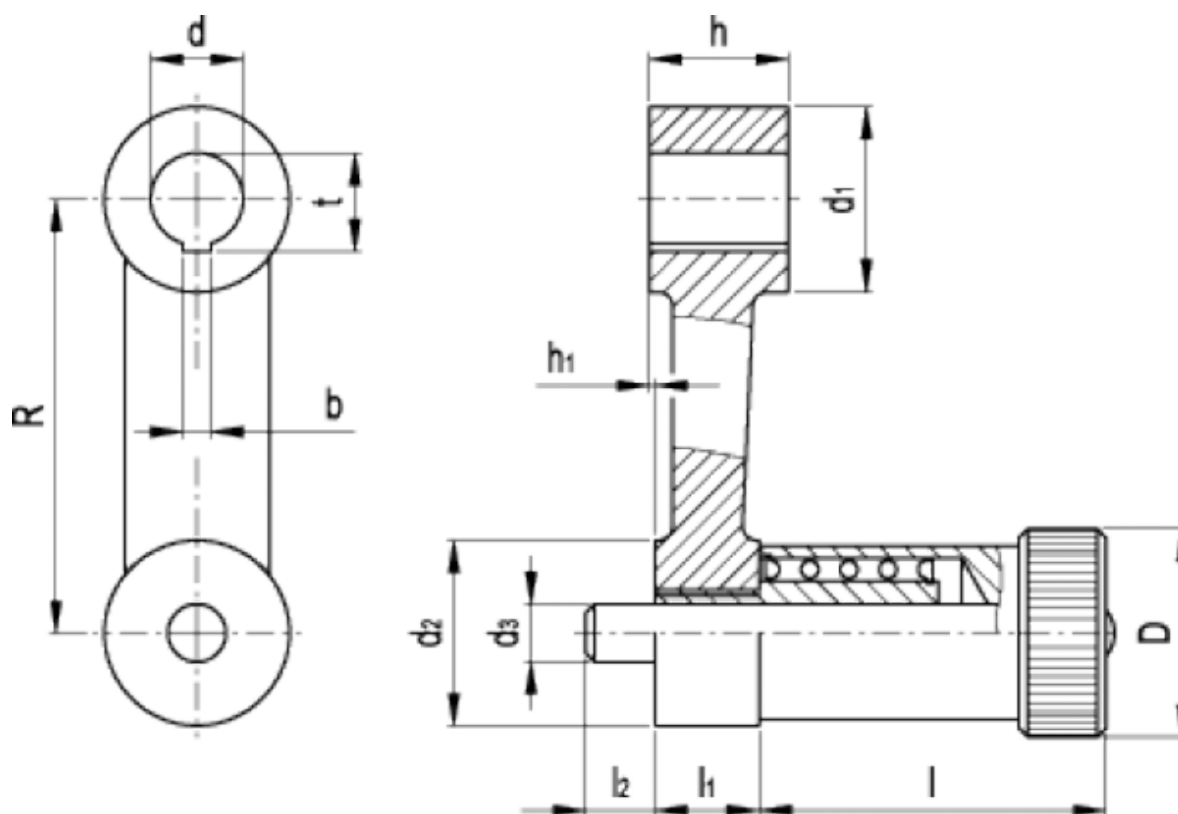

# Data Sheet

Article number: 20558110K20  
Description: E+G Control levers  
GN 558-110-K20

## Measures

b P9 = 6	l = 60
D = 32	l1 = 18
d1 = 36	l2 = 12
d2 = 28	R = 110
d3 = 10	t = 21.7
d H7 = 20	
h = 30	
h1 = 1	